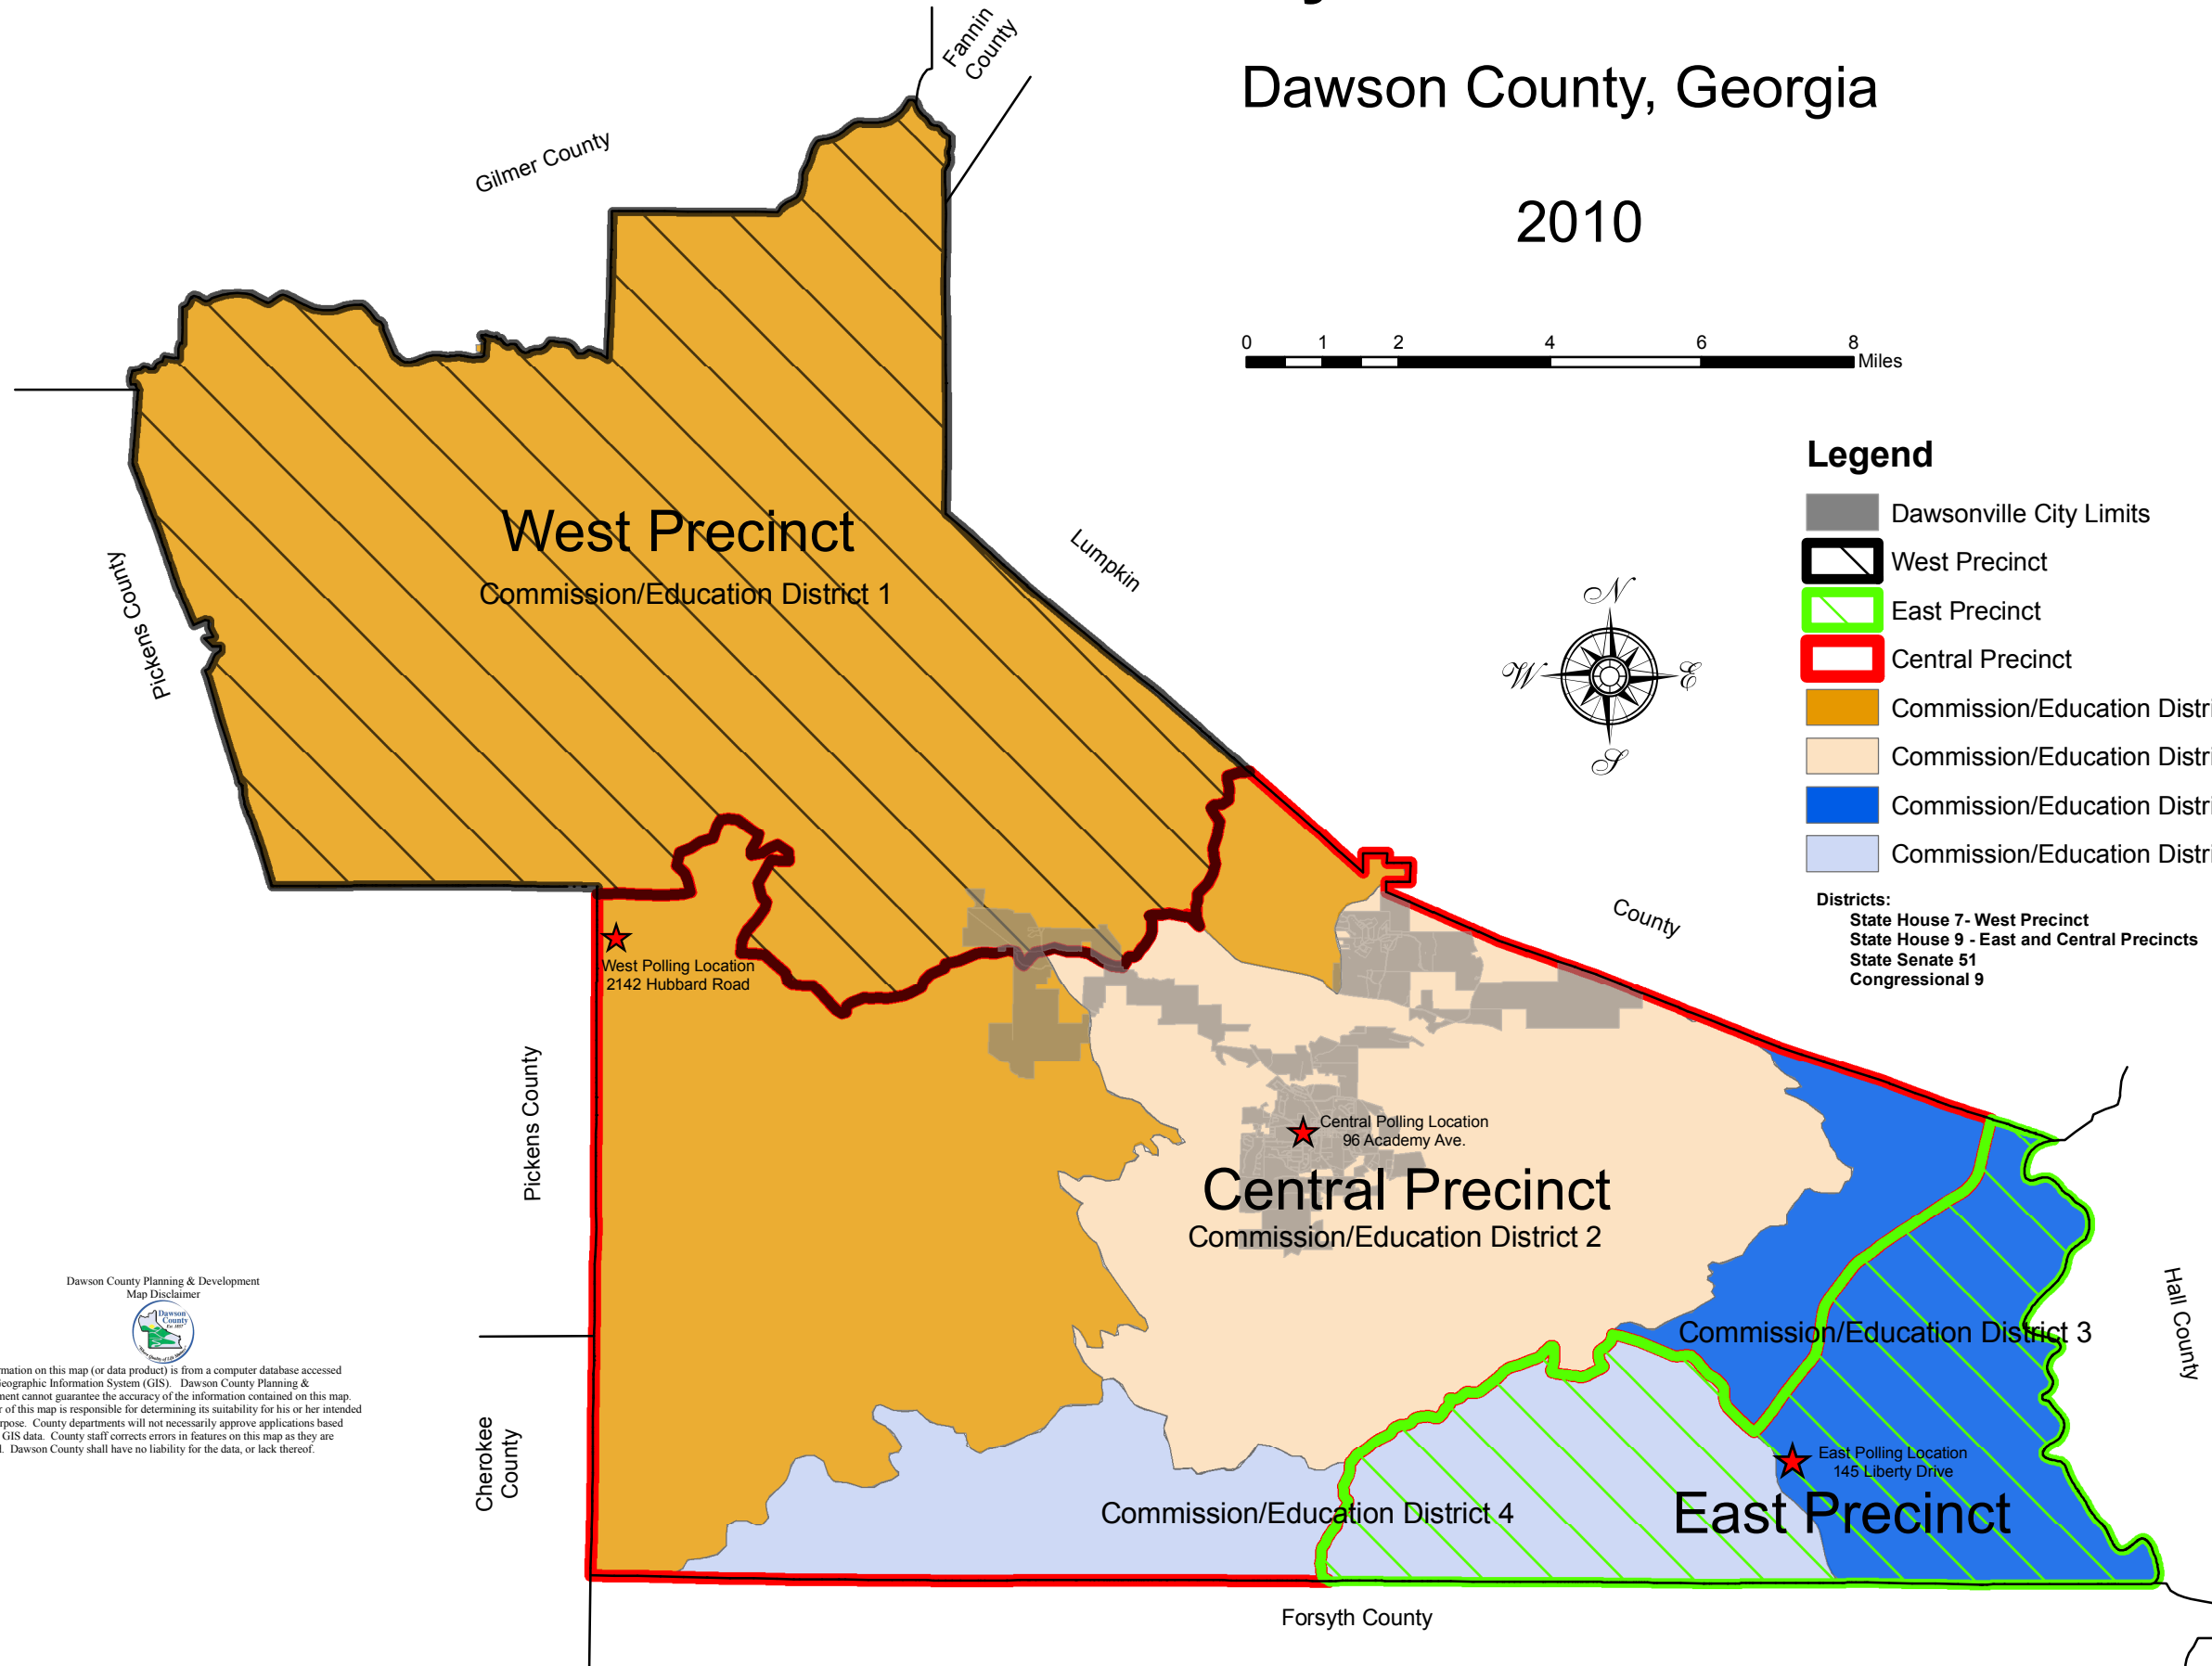

Dawson County Precincts & Districts Map

Dawson County, Georgia

2010

Legend

- Dawsonville City Limits
- West Precinct
- East Precinct
- Central Precinct
- Commission/Education District 1
- Commission/Education District 2
- Commission/Education District 3
- Commission/Education District 4

Districts:
State House 7 - West Precinct
State House 9 - East and Central Precincts
State Senate 51
Congressional 9

Dawson County Planning & Development
Map Disclaimer